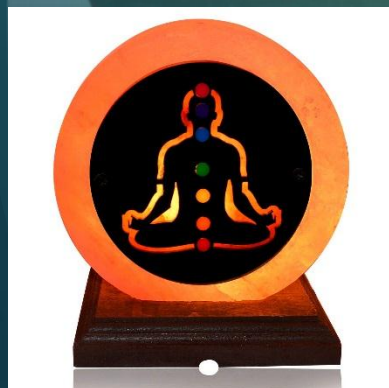

Detox

Natural Salt Lamp

Shankh 1-2/2-3 KG

Pear Lamp

Apple Shape Salt lamp

3D Salt Lamps
(Customization available)

Pyramid 1-2/2-3 kg

T-light Candles