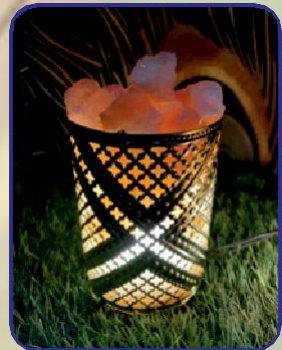

Golden Miniatures
Round Basket 4inch
Height Approx

Golden Miniatures
Round Basket
4 Inch Height approx